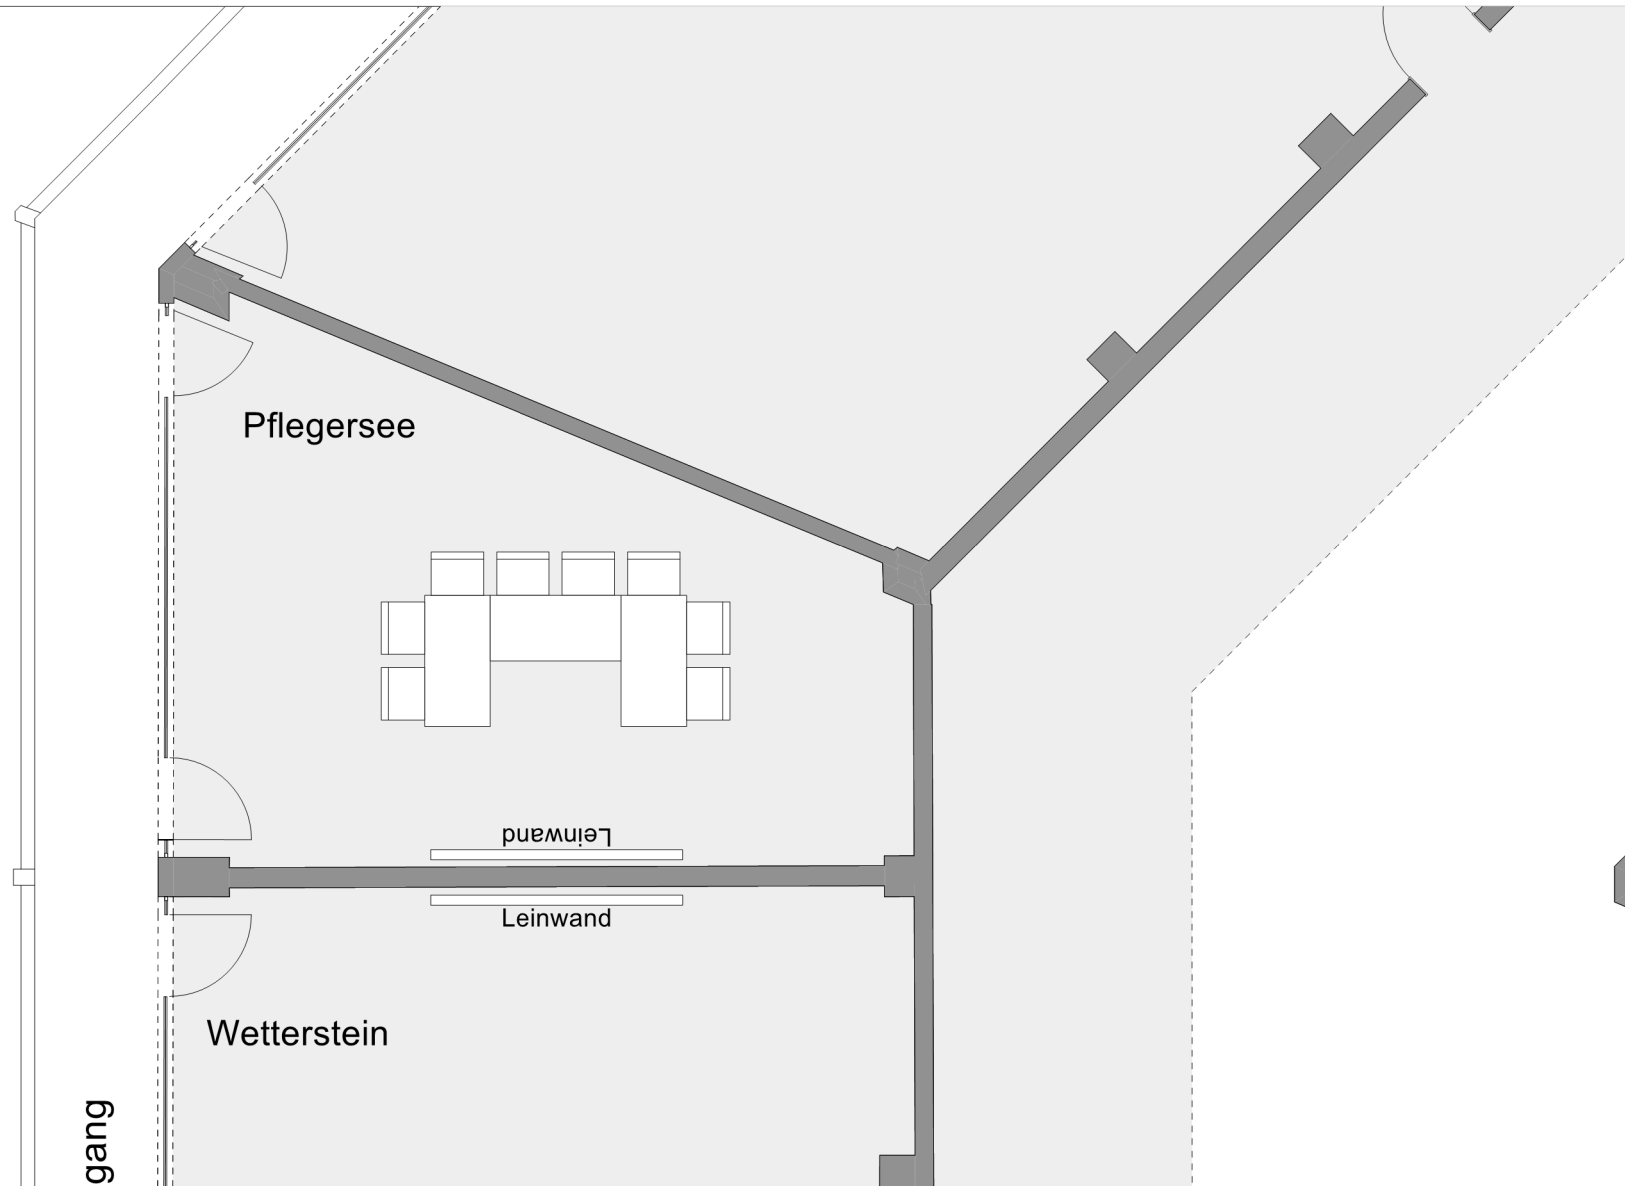

HOTEL AM BADERSEE
ZUGSPITZDORF GRAINAU

Floor:
Floor 3

Room:
Pflegersee

Setup:
U-form

Persons:
8 Persons

Dream away, breathe in the atmosphere, be inspired and indulge your senses.
Welcome to Hotel am Badersee.